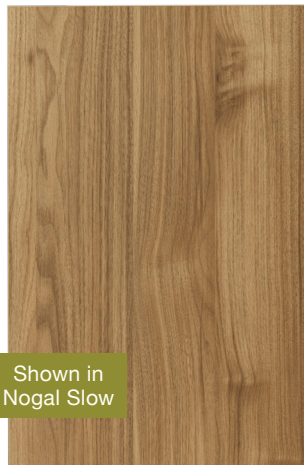

Vogue's subtle embossed textures provide the look and feel of real wood, but offer superior stability in extreme environments. As tough as it is appealing, the Vogue Collection provides design flexibility at a surprisingly attractive price point.

Roble Eternity (4AE)

Shown in
Nogal Slow

Slab

3-Piece

5-Piece

Extensive color palette to appeal to a wide variety of tastes and styles

Fresno Glacial (16N)
Texture: Essence

Nogal Slow (5AE)
Texture: Atlas

Roble Aurora (98V)
Texture: Atlas

Roble Azabache (75V)
Texture: Atlas

Roble Colorado (97V)
Texture: Atlas

Roble Denver (84V)
Texture: Atlas

Roble Eternity (4AE)
Texture: Atlas

Roble Joplin (17N)
Texture: Mesura

Roble Stella (74V)
Texture: Atlas

ACCESSORIES

Floating Shelf available in six standard lengths and all colors

Scribe, L-Moulding and Narrow Overlay Filler Moulding available in all colors

- Affordable, sustainable and durable, Vogue's realistic look and feel provides the design solutions that home owners will love!
- Complementary products include filler strips, matching edgeband, phenolic and PSA veneers, cut-to-size 8mm and 19mm panels, and 38mm panels.